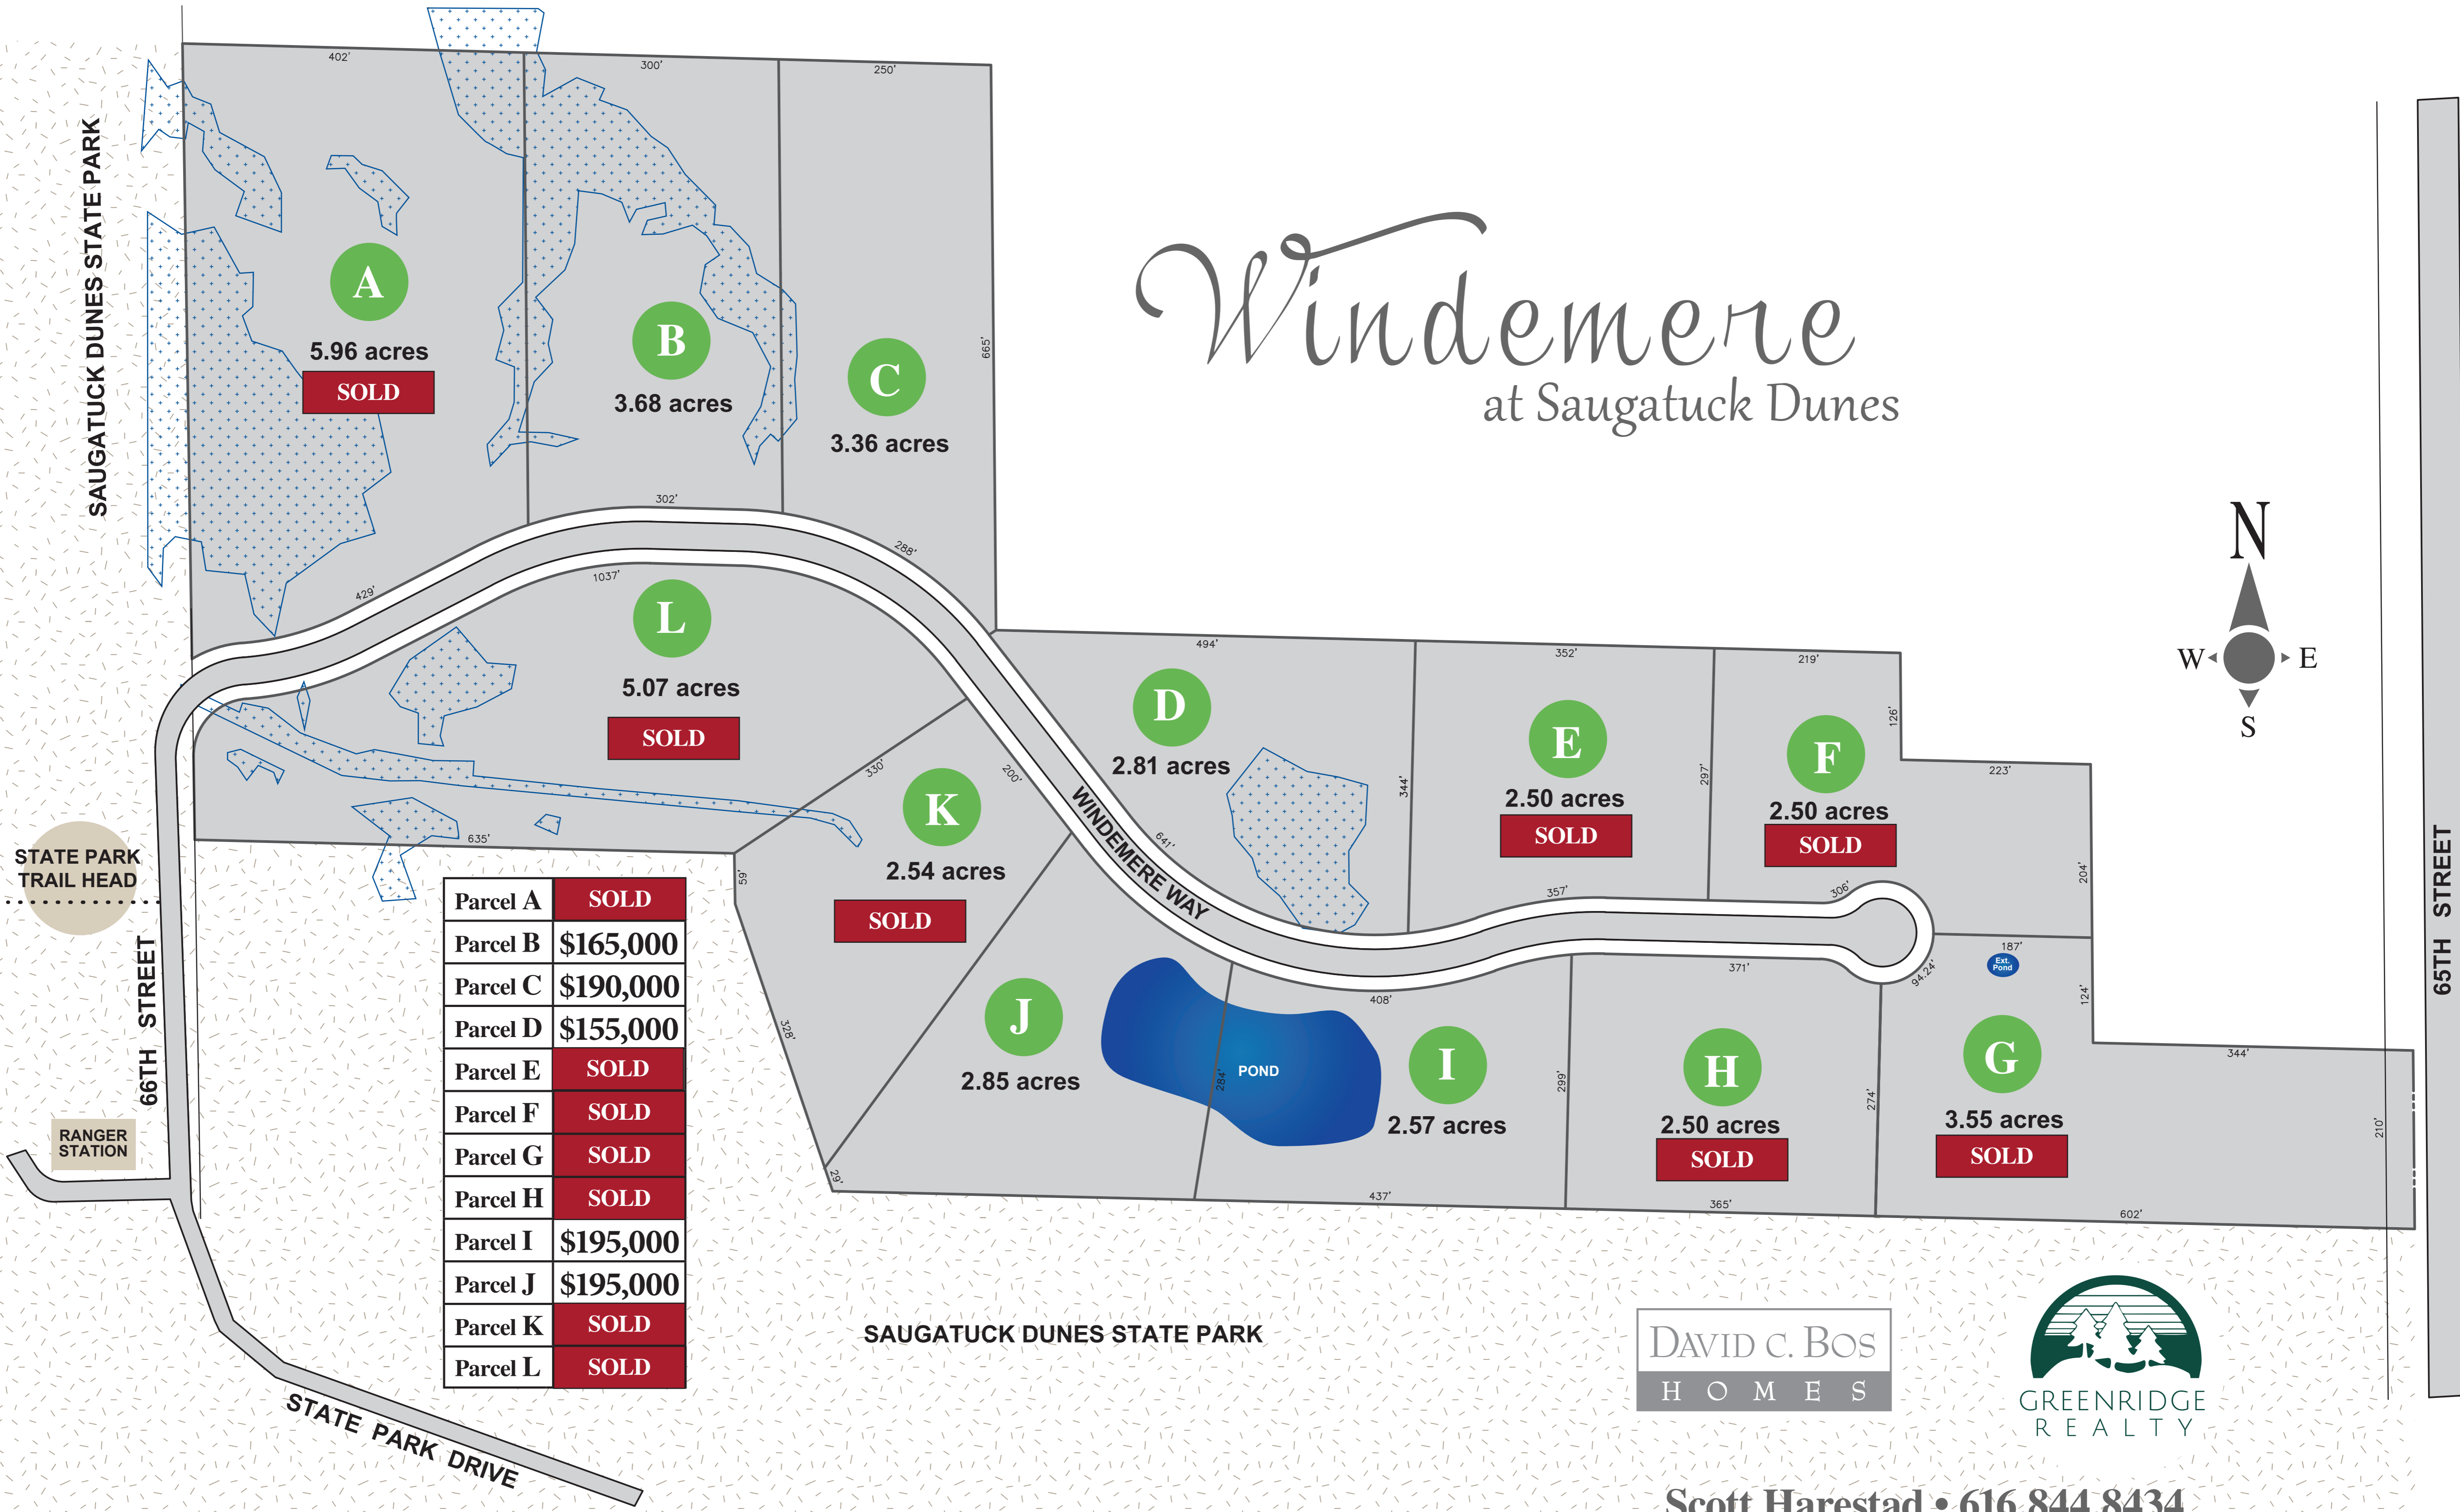

Windemere

at Saugatuck Dunes

Parcel A	SOLD
Parcel B	\$165,000
Parcel C	\$190,000
Parcel D	\$155,000
Parcel E	SOLD
Parcel F	SOLD
Parcel G	SOLD
Parcel H	SOLD
Parcel I	\$195,000
Parcel J	\$195,000
Parcel K	SOLD
Parcel L	SOLD

SAUGATUCK DUNES STATE PARK

DAVID C. BOS
H O M E S

Scott Harestad • 616.844.8434