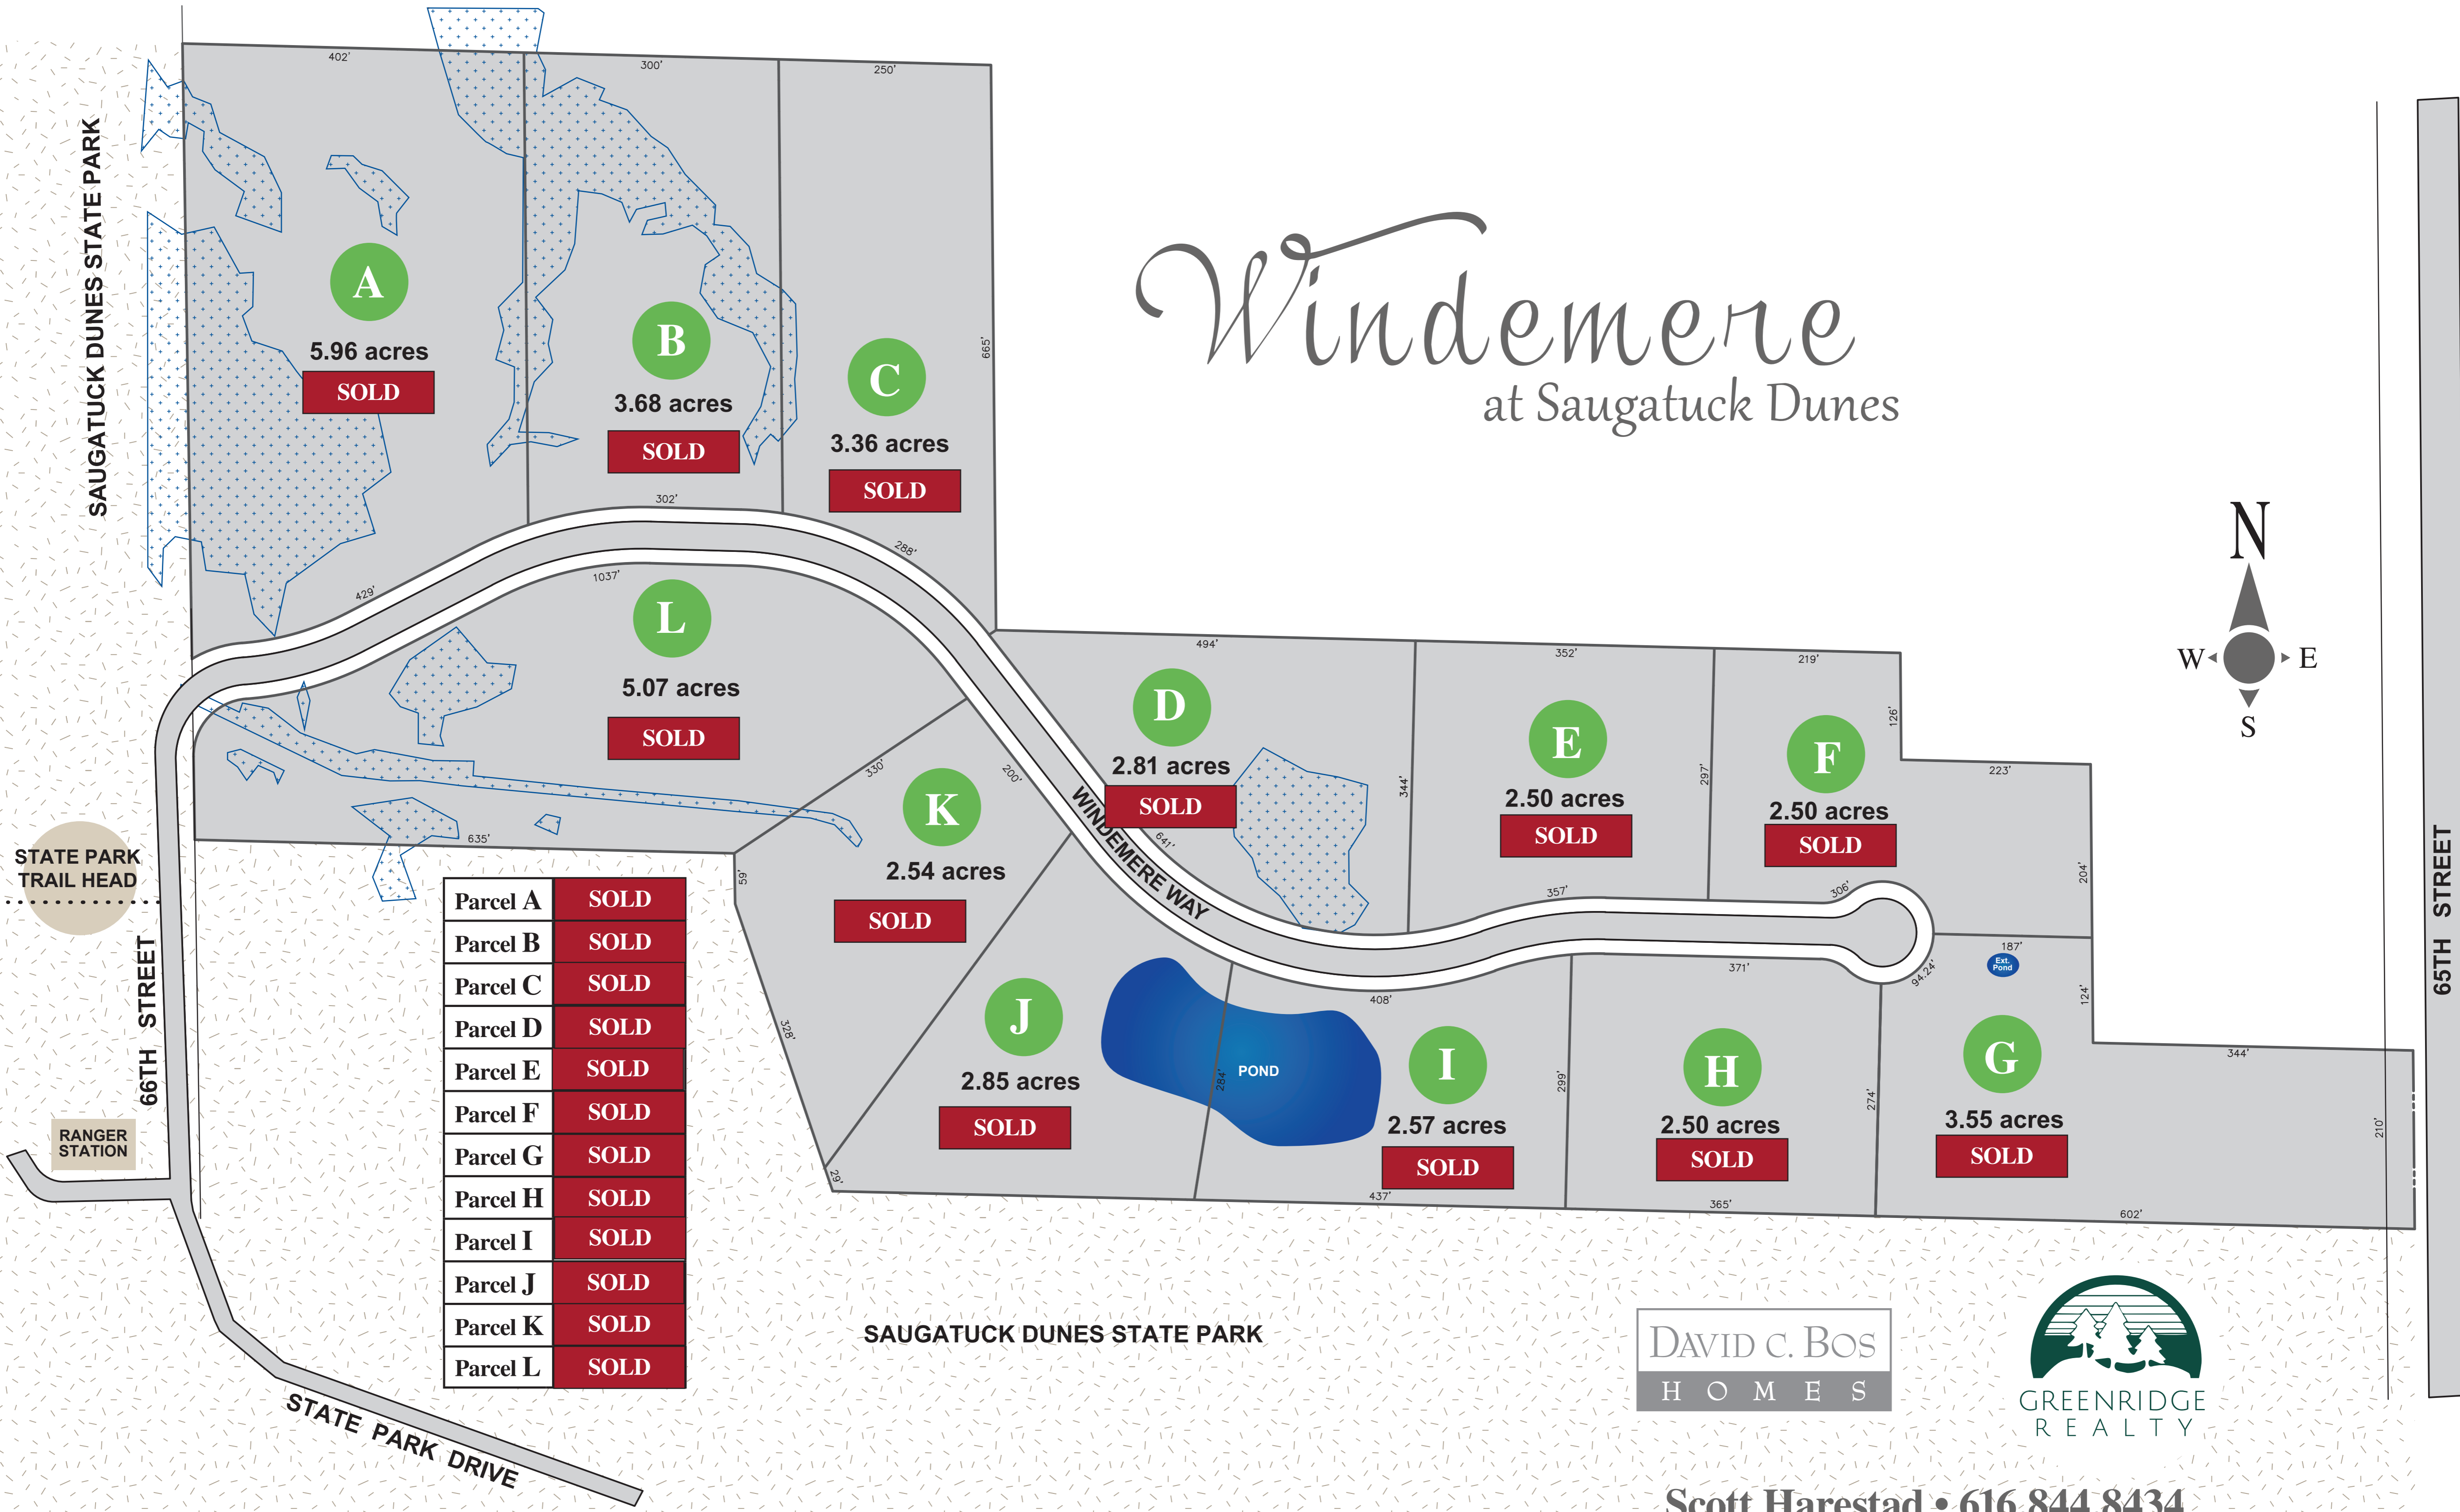

Windemere

at Saugatuck Dunes

Parcel A	SOLD
Parcel B	SOLD
Parcel C	SOLD
Parcel D	SOLD
Parcel E	SOLD
Parcel F	SOLD
Parcel G	SOLD
Parcel H	SOLD
Parcel I	SOLD
Parcel J	SOLD
Parcel K	SOLD
Parcel L	SOLD

DAVID C. BOS
H O M E S